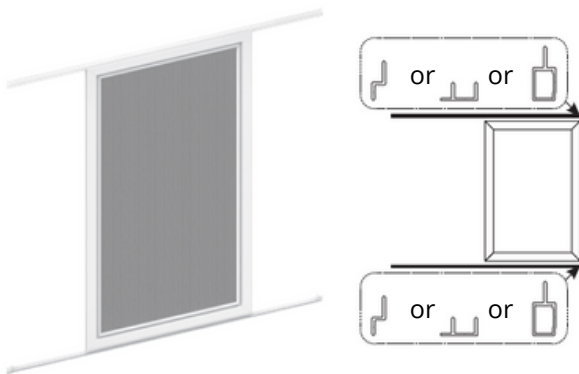

Single-leaf sliding insect screen

Sliding insect screen profiles

"MPR" frame profile

"Z" type guide profile

"U" type guide profile

"F1" type guide profile

Single-leaf insect screen

Single-leaf insect screen with frame