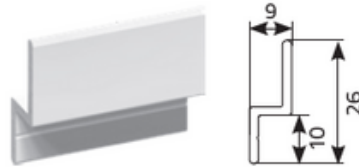

Single-leaf sliding insect screen

Sliding insect screen profiles

"MPR" frame profile

"Z" type guide profile

"U" type guide profile

"F1" type guide profile

Single-leaf insect screen

Single-leaf insect screen with frame