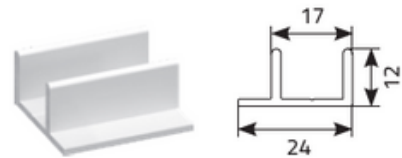

Single-leaf sliding insect screen

Sliding insect screen profiles

"MPR" frame profile

"Z" type guide profile

"U" type guide profile

"F1" type guide profile

Single-leaf insect screen

Single-leaf insect screen with frame