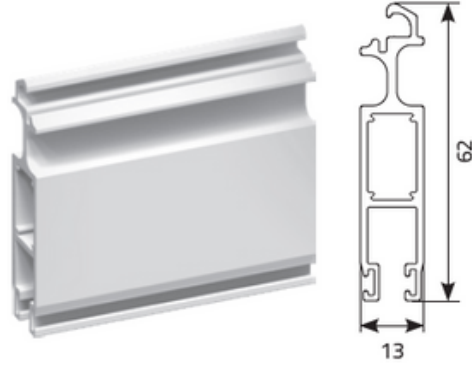

Single-leaf sliding insect screen

Sliding insect screen profiles

"MPR" frame profile

"Z" type guide profile

"U" type guide profile

"F1" type guide profile

Single-leaf insect screen

Single-leaf insect screen with frame