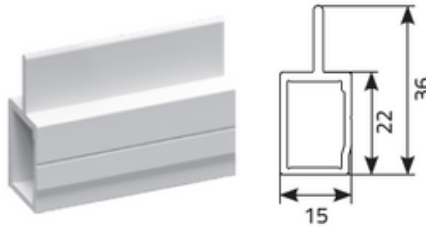

Single-leaf sliding insect screen

Sliding insect screen profiles

"MPR" frame profile

"Z" type guide profile

"U" type guide profile

"F1" type guide profile

Single-leaf insect screen

Single-leaf insect screen with frame