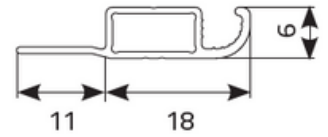

S-type frame insect screen

Colors

Profile cross-section

Available colours of extruded profiles/transoms

Standard colors:

White	RAL 9003
Brown	RAL 8017
Anthracite	RAL 7016
Basalt grey	RAL 7012

Other RAL colours at extra charge