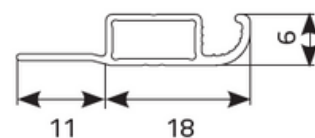

S-type frame insect screen

Profile cross-section

Mounting type/measurement

PVC corner

Inner corner (extra charge)