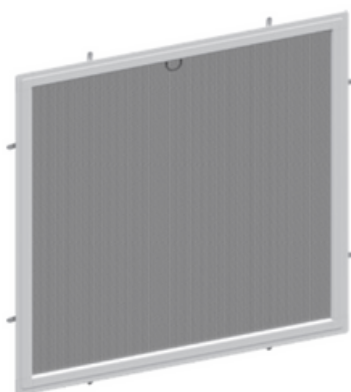

S-type frame insect screen

Profile cross-section

Mounting type/measurement

PVC corner

Inner corner (extra charge)