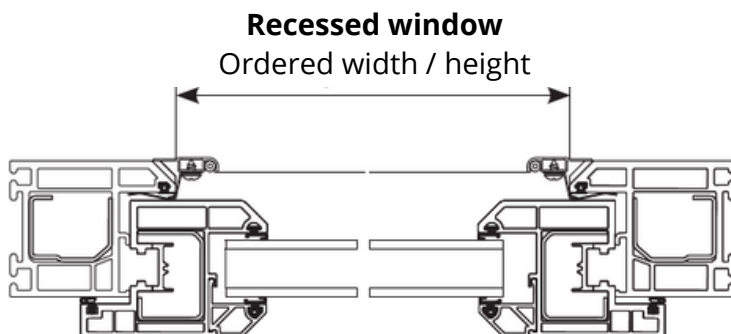

S-type frame insect screen

Profile cross-section

Mounting type/measurement

PVC corner

Inner corner (extra charge)