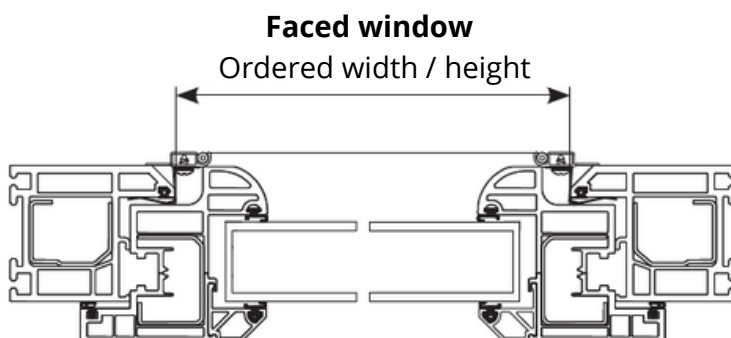

S-type frame insect screen

Profile cross-section

Mounting type/measurement

PVC corner

Inner corner (extra charge)