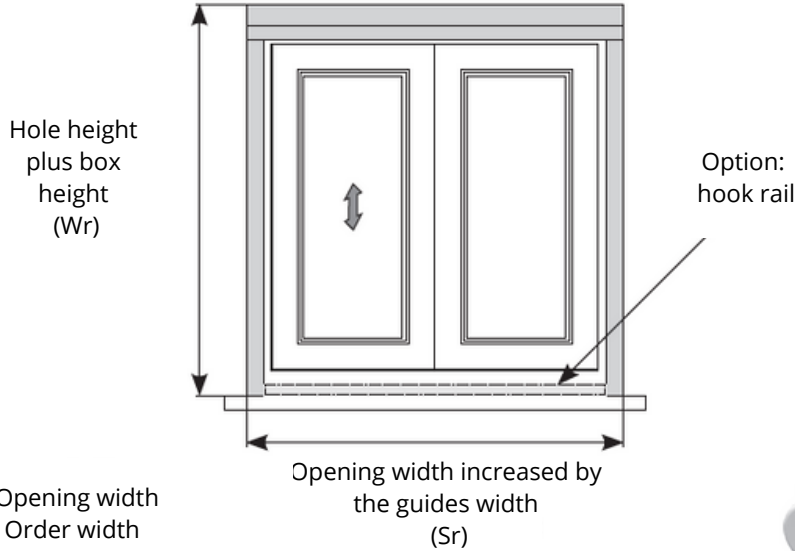

Roll-up vertical insect screen

Mounting type/measurement

Box section

S - Opening width
 Sr - Order width
 W - Opening height
 Wr - Order height
 R - Box size

overall dimensions
Sr = S + 2 x 32mm
Wr = W + 49mm + (22mm)*

*in the case of using a hook rail

Straight guide

Bottom hook strip

Hook strip with seat

guide with seat (surcharge)