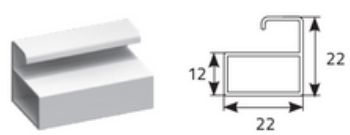

Roll-up vertical insect screen

Mounting type/measurement

Box section

S - Opening width
 Sr - Order width
 W - Opening height
 Wr - Order height
 R - Box size

overall dimensions
Sr = S + 2 x 32mm
Wr = W + 49mm + (22mm)*

*in the case of using a hook rail

Straight guide

Bottom hook strip

Hook strip with seat

guide with seat (surcharge)