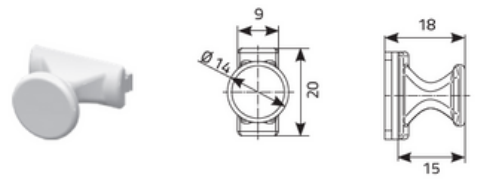

Roll-up vertical insect screen

Mounting type/measurement

Box section

S - Opening width
 Sr - Order width
 W - Opening height
 Wr - Order height
 R - Box size

overall dimensions
Sr = S + 2 x 32mm
Wr = W + 49mm + (22mm)*

*in the case of using a hook rail

Straight guide

Bottom hook strip

Hook strip with seat

guide with seat (surcharge)