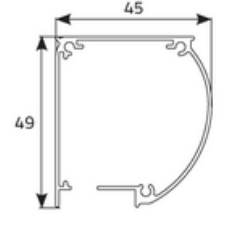

Roll-up vertical insect screen

Mounting type/measurement

Box section

S - Opening width
 Sr - Order width
 W - Opening height
 Wr - Order height
 R - Box size

overall dimensions
Sr = S + 2 x 32mm
Wr = W + 49mm + (22mm)*

*in the case of using a hook rail

Straight guide

Bottom hook strip

Hook strip with seat

guide with seat (surcharge)