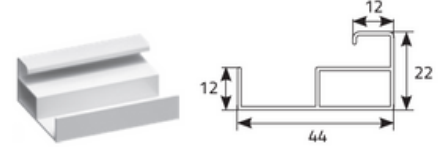

Roll-up vertical insect screen

Mounting type/measurement

Box section

S - Opening width
 Sr - Order width
 W - Opening height
 Wr - Order height
 R - Box size

overall dimensions
Sr = S + 2 x 32mm
Wr = W + 49mm + (22mm)*

*in the case of using a hook rail

Straight guide

Bottom hook strip

Hook strip with seat

guide with seat (surcharge)