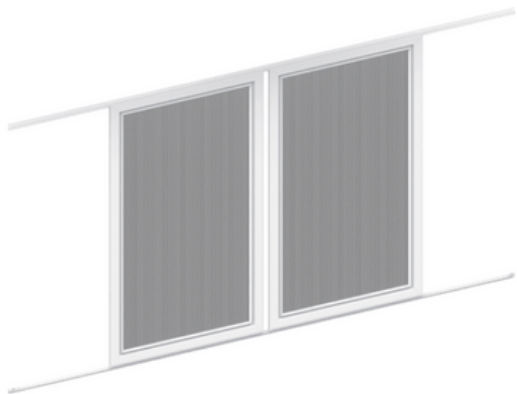

Double-leaf sliding insect screen

Sliding insect screen profiles

"F2" type guide profile

Double-leaf single-track insect screen

Double-leaf double-track insect screen

Double-leaf double-track insect screen with frame