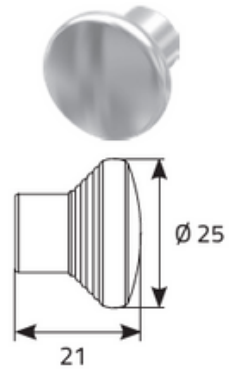

Door insect screen on MD-1 profile (Type 1, Type 2)

Mounting type/measurement

Aluminium hinge (standard)

Door closer (surcharge)

Knob

Bottom profile "h"

Round magnet (standard)

Magnetic strip (surcharge)