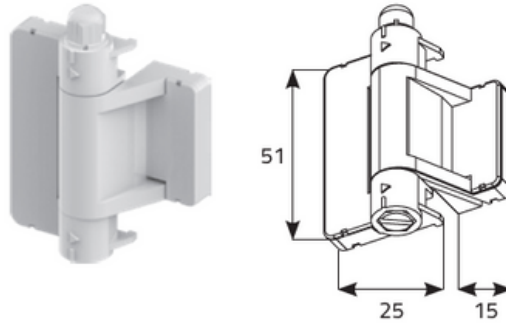

Door insect screen on MD-1 profile (Type 1, Type 2)

Mounting type/measurement

Aluminium hinge (standard)

Door closer (surcharge)

Knob

Bottom profile "h"

Round magnet (standard)

Magnetic strip (surcharge)