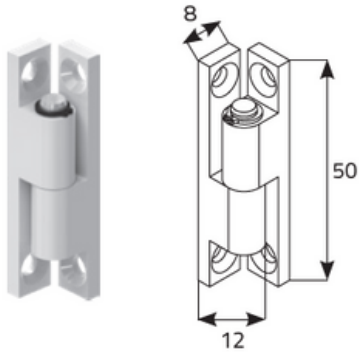

Door insect screen on MD-1 profile (Type 1, Type 2)

Mounting type/measurement

Aluminium hinge (standard)

Door closer (surcharge)

Knob

Bottom profile "h"

Round magnet (standard)

Magnetic strip (surcharge)