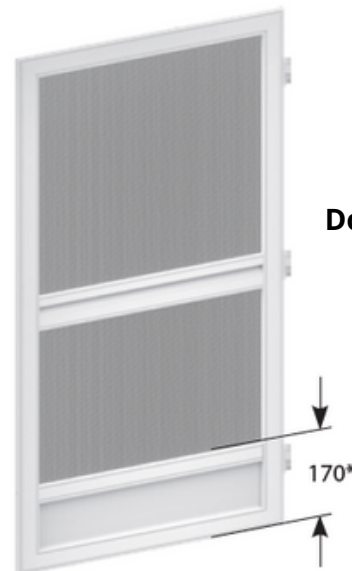

Door insect screen type 2