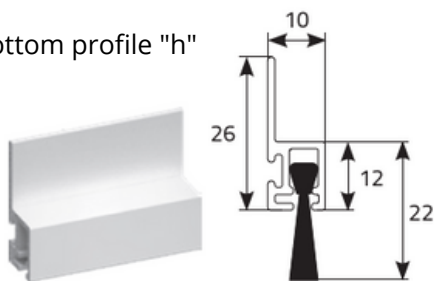

Door insect screen on MD-1 profile (Type 1, Type 2)

Mounting type/measurement

Aluminium hinge (standard)

Door closer (surcharge)

Knob

Bottom profile "h"

Round magnet (standard)

Magnetic strip (surcharge)