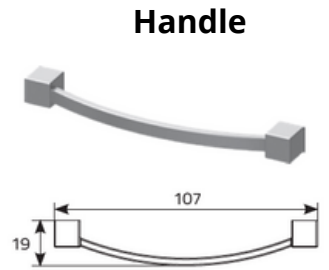

Door insect screen on MD-1 profile (Type 1, Type 2)

Mounting type/measurement

Aluminium hinge (standard)

Door closer (surcharge)

Knob

Bottom profile "h"

Round magnet (standard)

Magnetic strip (surcharge)