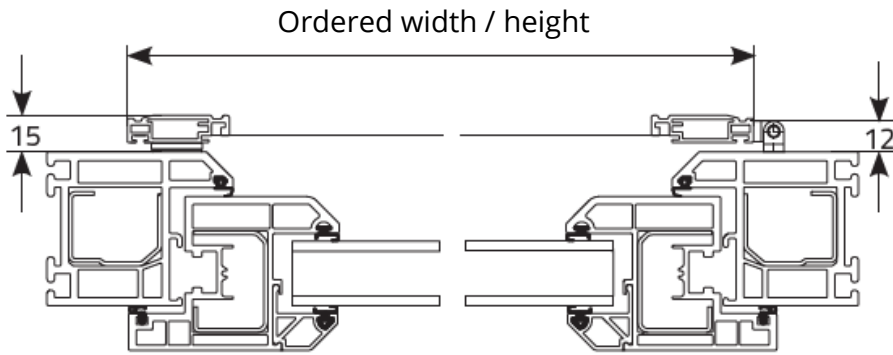

Door insect screen on MD-1 profile (Type 1, Type 2)

Mounting type/measurement

Aluminium hinge (standard)

Door closer (surcharge)

Knob

Bottom profile "h"

Round magnet (standard)

Magnetic strip (surcharge)