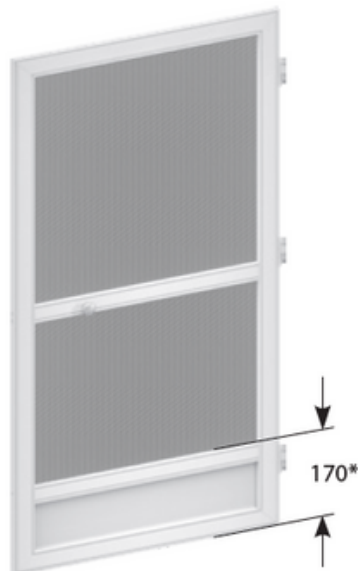

Door insect screen type 1